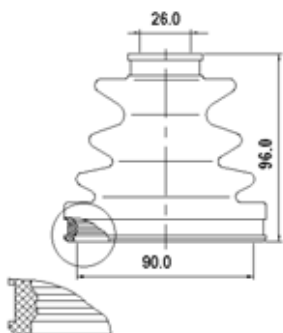

BT-100

LEXUS	4 Runner	Liteace
300	Avalon	Lucida
400	Camry	Picnic
NISSAN	Celica	Previa
Quest	Emina	Tacoma
Terrano II	Estima	Townace
TOYOTA	Hilux	X-90